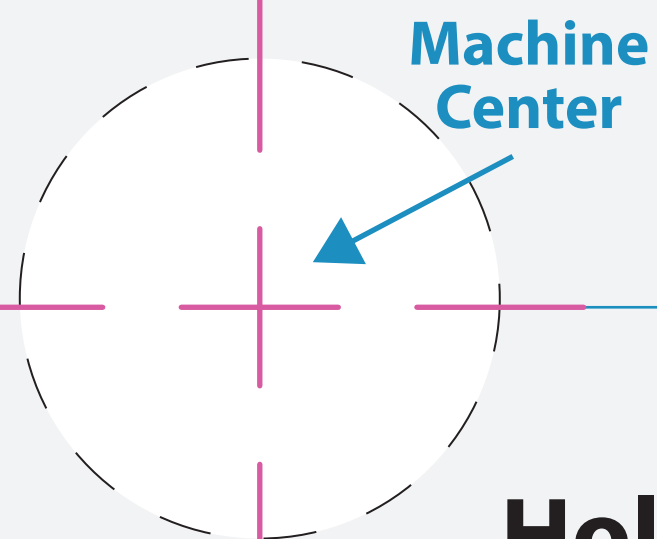

28.90"

14.45"

3.62"

20.86"

10.43"

4.18"

2.79"

FRONT OF THE MACHINE

2.79"

**Clearances**  
3 inches from back wall  
4 inches on each side  
12 inches on top

**Vetro**  
2 Groups  
Installation Template

**Hole**  
2.50"

**Legs**  
2.05"