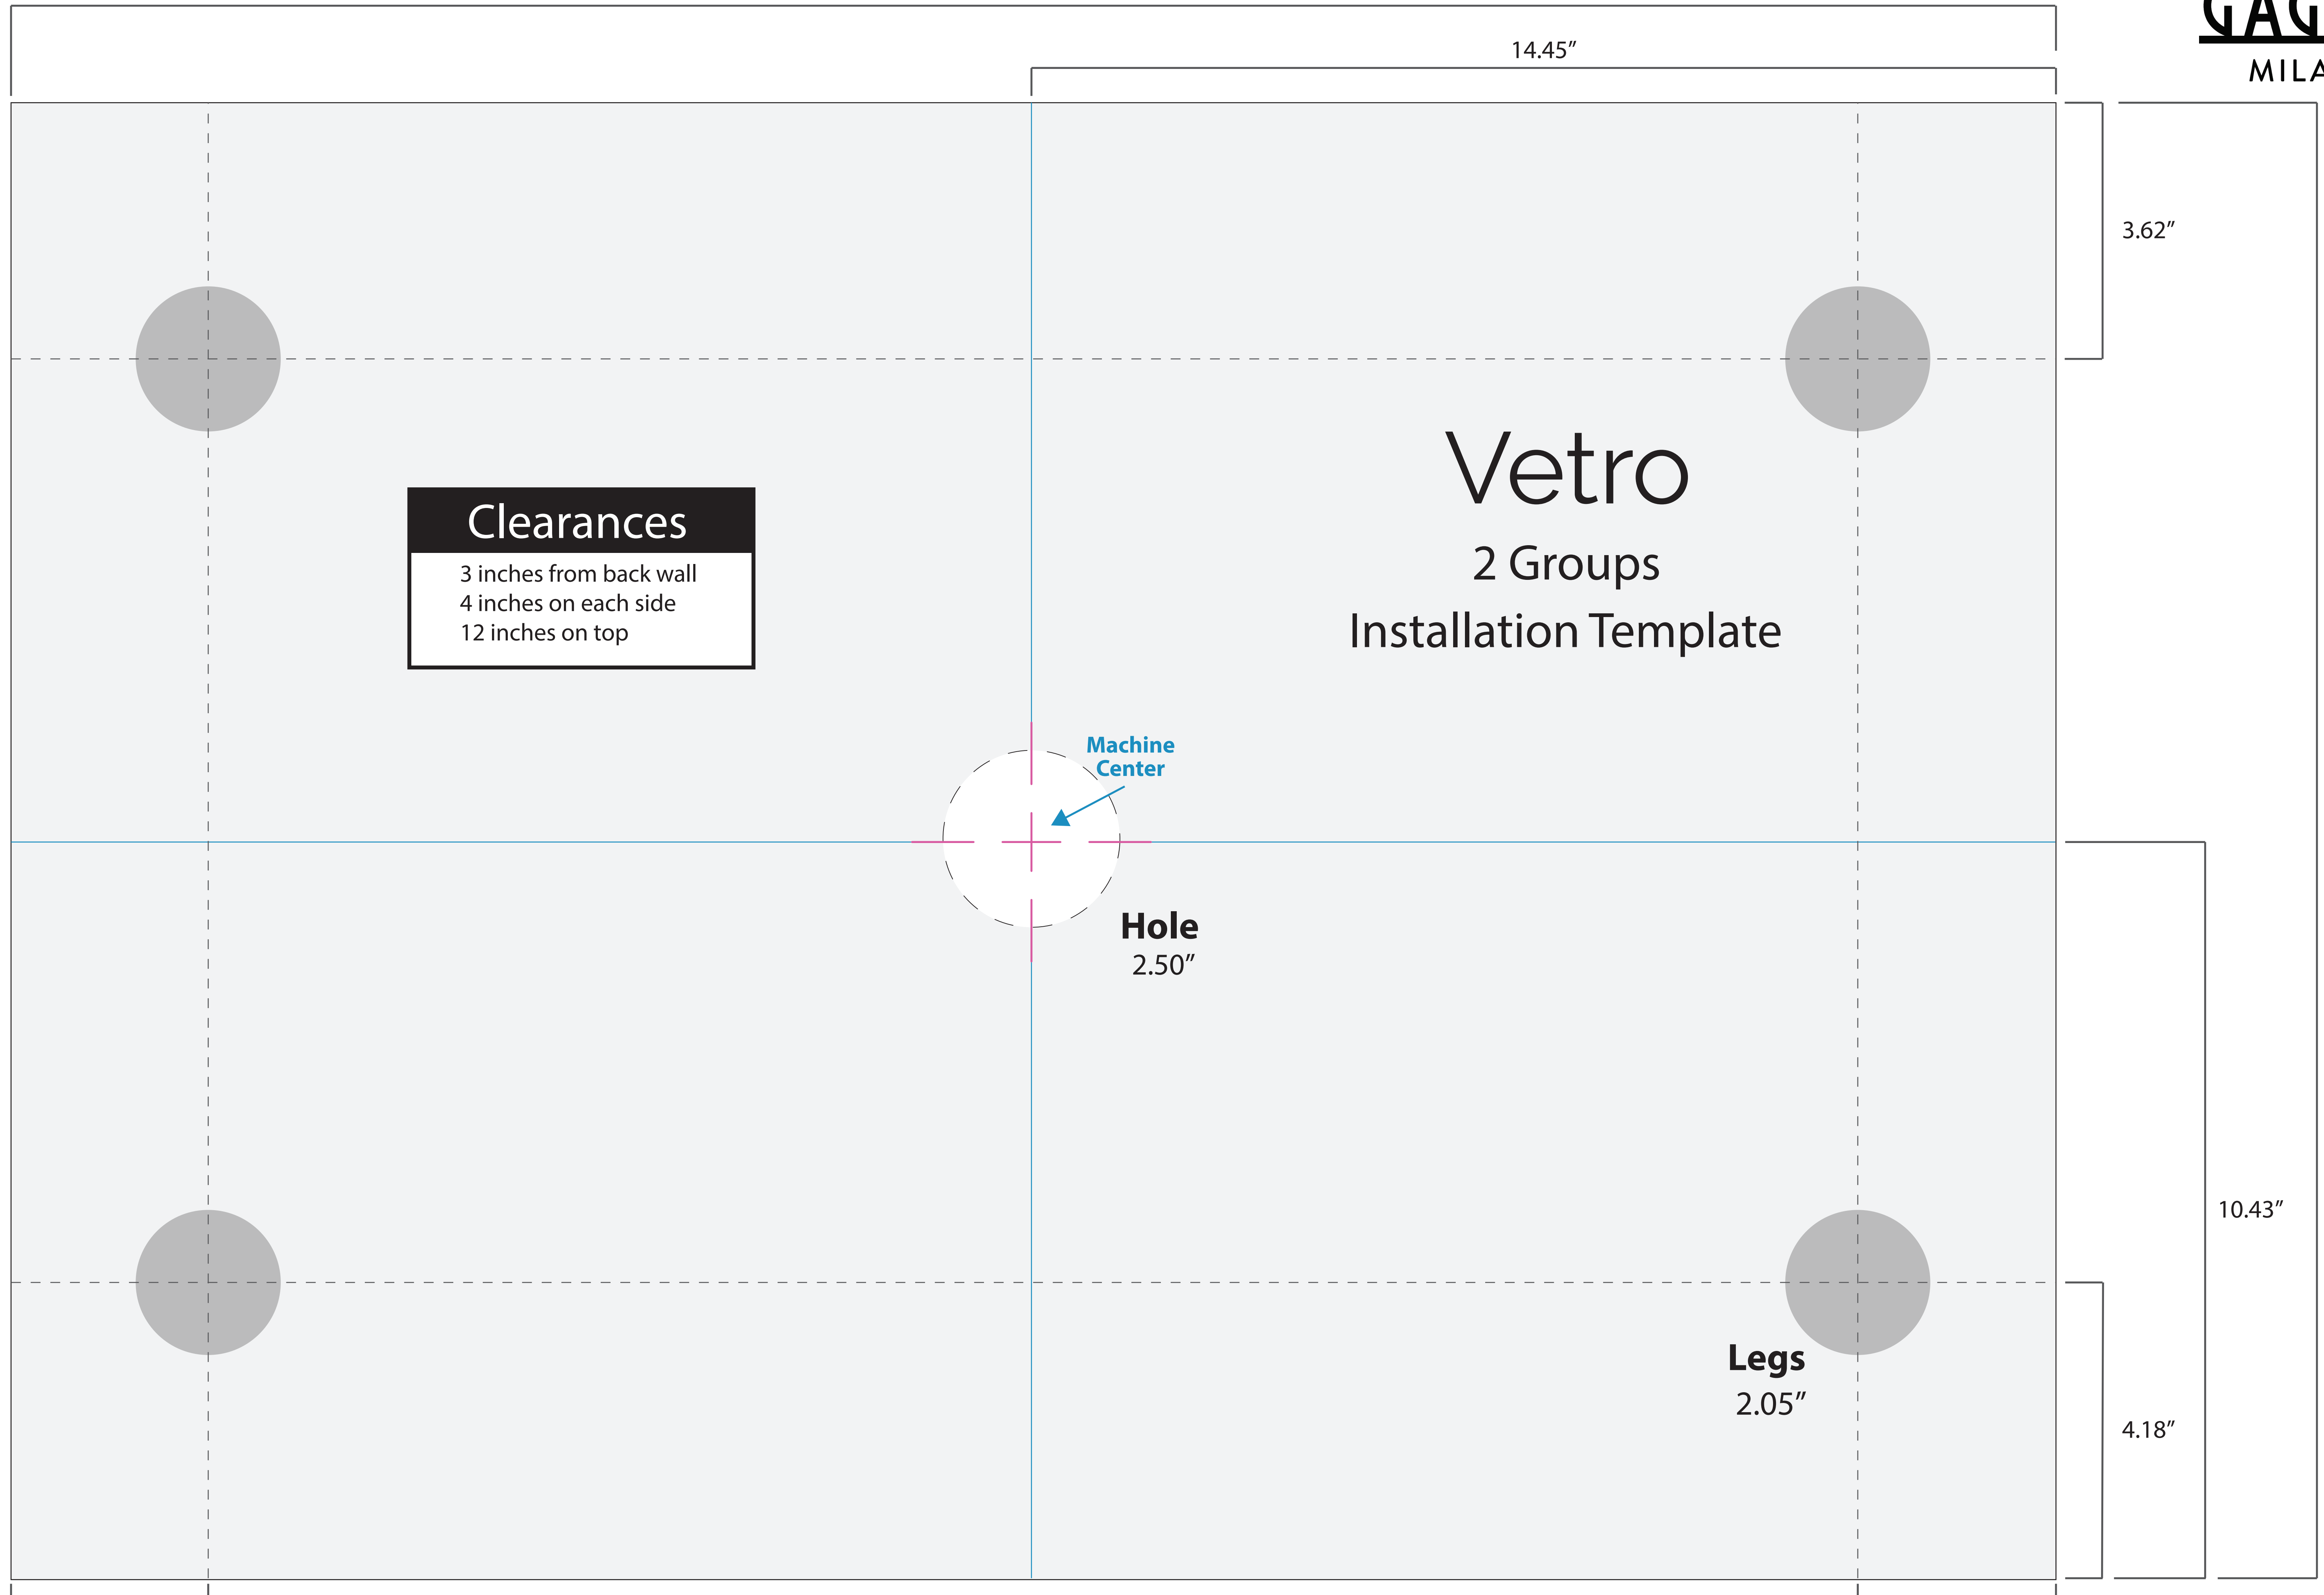

28.90"

14.45"

3.62"

20.86"

10.43"

4.18"

2.79"

FRONT OF THE MACHINE

2.79"

**Clearances**  
3 inches from back wall  
4 inches on each side  
12 inches on top

**Vetro**  
2 Groups  
Installation Template

**Hole**  
2.50"

**Legs**  
2.05"