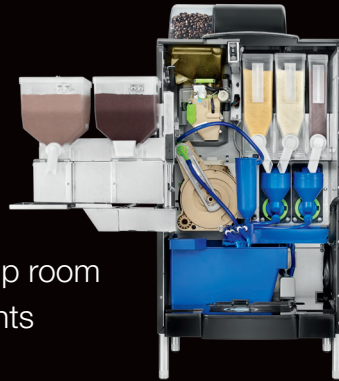

KREA TOUCH

NECTA

KREA TOUCH: DISTINCTIVE, MODERN, ELEGANT

Krea Touch is the most technologically advanced and elegant model of the Necta family. Appealing design, decorative LED lights, chrome frames, shiny black surfaces and unrivalled performance make Krea Touch the ideal solution for any coffee environment. The wide touchscreen and the user friendly interface allow a high number of selections, flexible and customized recipes management, customers branding and even promotional videos management.

TECHNICAL INNOVATIONS

- 7" HD Touchscreen
- Z4000 brew group for espresso and regular coffee
- Optional LTE Connectivity
- Flexible recipes customization
- Wide and easy to clean cup room
- Reliable internal components

Order coffee without ever touching the brewer.

SCAN. SELECT. ENJOY.

SPECIFICATIONS

HEIGHT	33.5 in
WIDTH	16.3 in
DEPTH	22.3 in
DEPTH WITH DOOR OPEN	37.8 in
WEIGHT	90 lb
POWER SUPPLY	120 V 60 HZ 1300W

CAPACITY