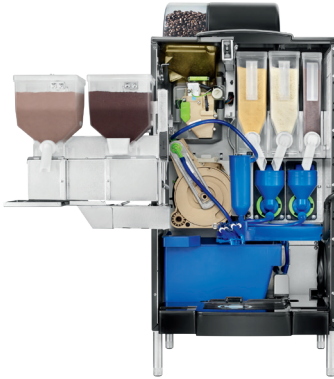

## KREA TOUCH: DISTINCTIVE, MODERN, ELEGANT

Krea Touch is the most technologically advanced and elegant model of the Necta family. Appealing design, decorative LED lights, chrome frames, shiny black surfaces and unrivalled performance make Krea Touch the ideal solution for any coffee environment. The wide touchscreen and the user friendly interface allow a high number of selections, flexible and customized recipes management, customers branding and even promotional videos management.

### TECHNICAL INNOVATIONS

- 7" HD Touchscreen
- Z4000 brew group for espresso and regular coffee
- Optional LTE Connectivity
- Flexible recipes customization
- Wide and easy to clean cup room
- Reliable internal components

### Specifications

HEIGHT	33.5 in
WIDTH	16.3 in
DEPTH	22.3 in
DEPTH WITH DOOR OPEN	37.8 in
WEIGHT	90 lb
POWER SUPPLY	120 V 60 Hz 1300W

### CAPACITY

COFFEE BEANS	2.3 lb
MILK	2.0 lb
CHOCOLATE	3.0 lb
SOLUBLE DECAF OR CHAI TEA	0.7 lb
FRENCH VANILLA	3.0 lb
GROUND COFFEE	2.2 lb
CUP SIZES	0.75 to 16 oz

More Info