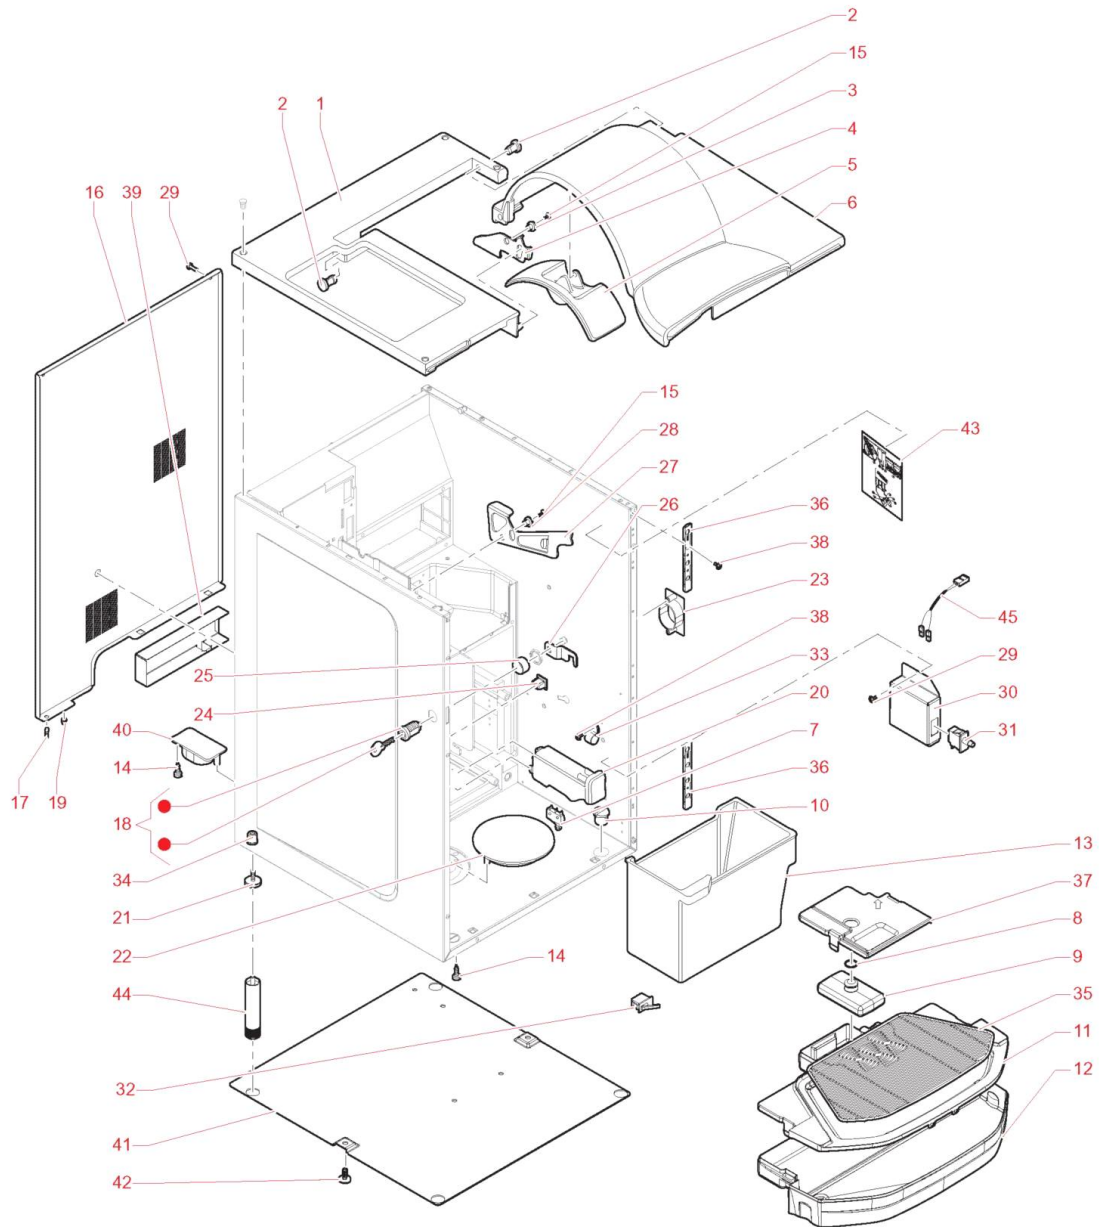

Pos.	Item	Repl. by	Description	Notes	Price (USD)
0001	261004		DOOR		
0002	261006		LIGHT SURROUND		
0003	261284		LED STRIP-355MM BLUE-		
0004	261283		LED STRIP -255MM BLUE-		
0005	261005		SURROUND		
0006	260999		CHROME-PLATED TOP PANEL		
0007	255034		PLAIN TIP SELF-TAPPING SCREW 4X12		
0008	261001		COMPARTMENT LIGHT SURROUND		
0009	261282		LED STRIP -110MM WHITE-		
0010	261000		CHROME-PLATED BOTTOM PANEL		
0011	255724		SELF-TAPPING SCREW 4X8		
0012	261257	261998	7" TOUCHSCREEN ASSEMBLY - BLUE-		
0013	260131		SCREW 4X30		
0014	255255		BOLT CONNECTION		
0015	261664		M5 HANDLE		
0016	261660		DISPENSING COMPARTMENT BACK-NOSENSORS-		
0017	261661		RH LOWER COVERING		
0018	261662		LH UPPER COVERING		
0019	261663		RH UPPER COVERING		
0020	261666		MDB WIRING		
0021	260998		LED CABLE COVER		
0022	261279		DOOR WIRING -FOR BLUE LED-		
0023	259829		CABLE CLIP		
0024	261007		TOUCH VERSION BOARD COVER		
0025	0V2284		SCALER 24 VOLT		
0026	261327		CAP EVA-DTS		
0027	260944		USB CAP		