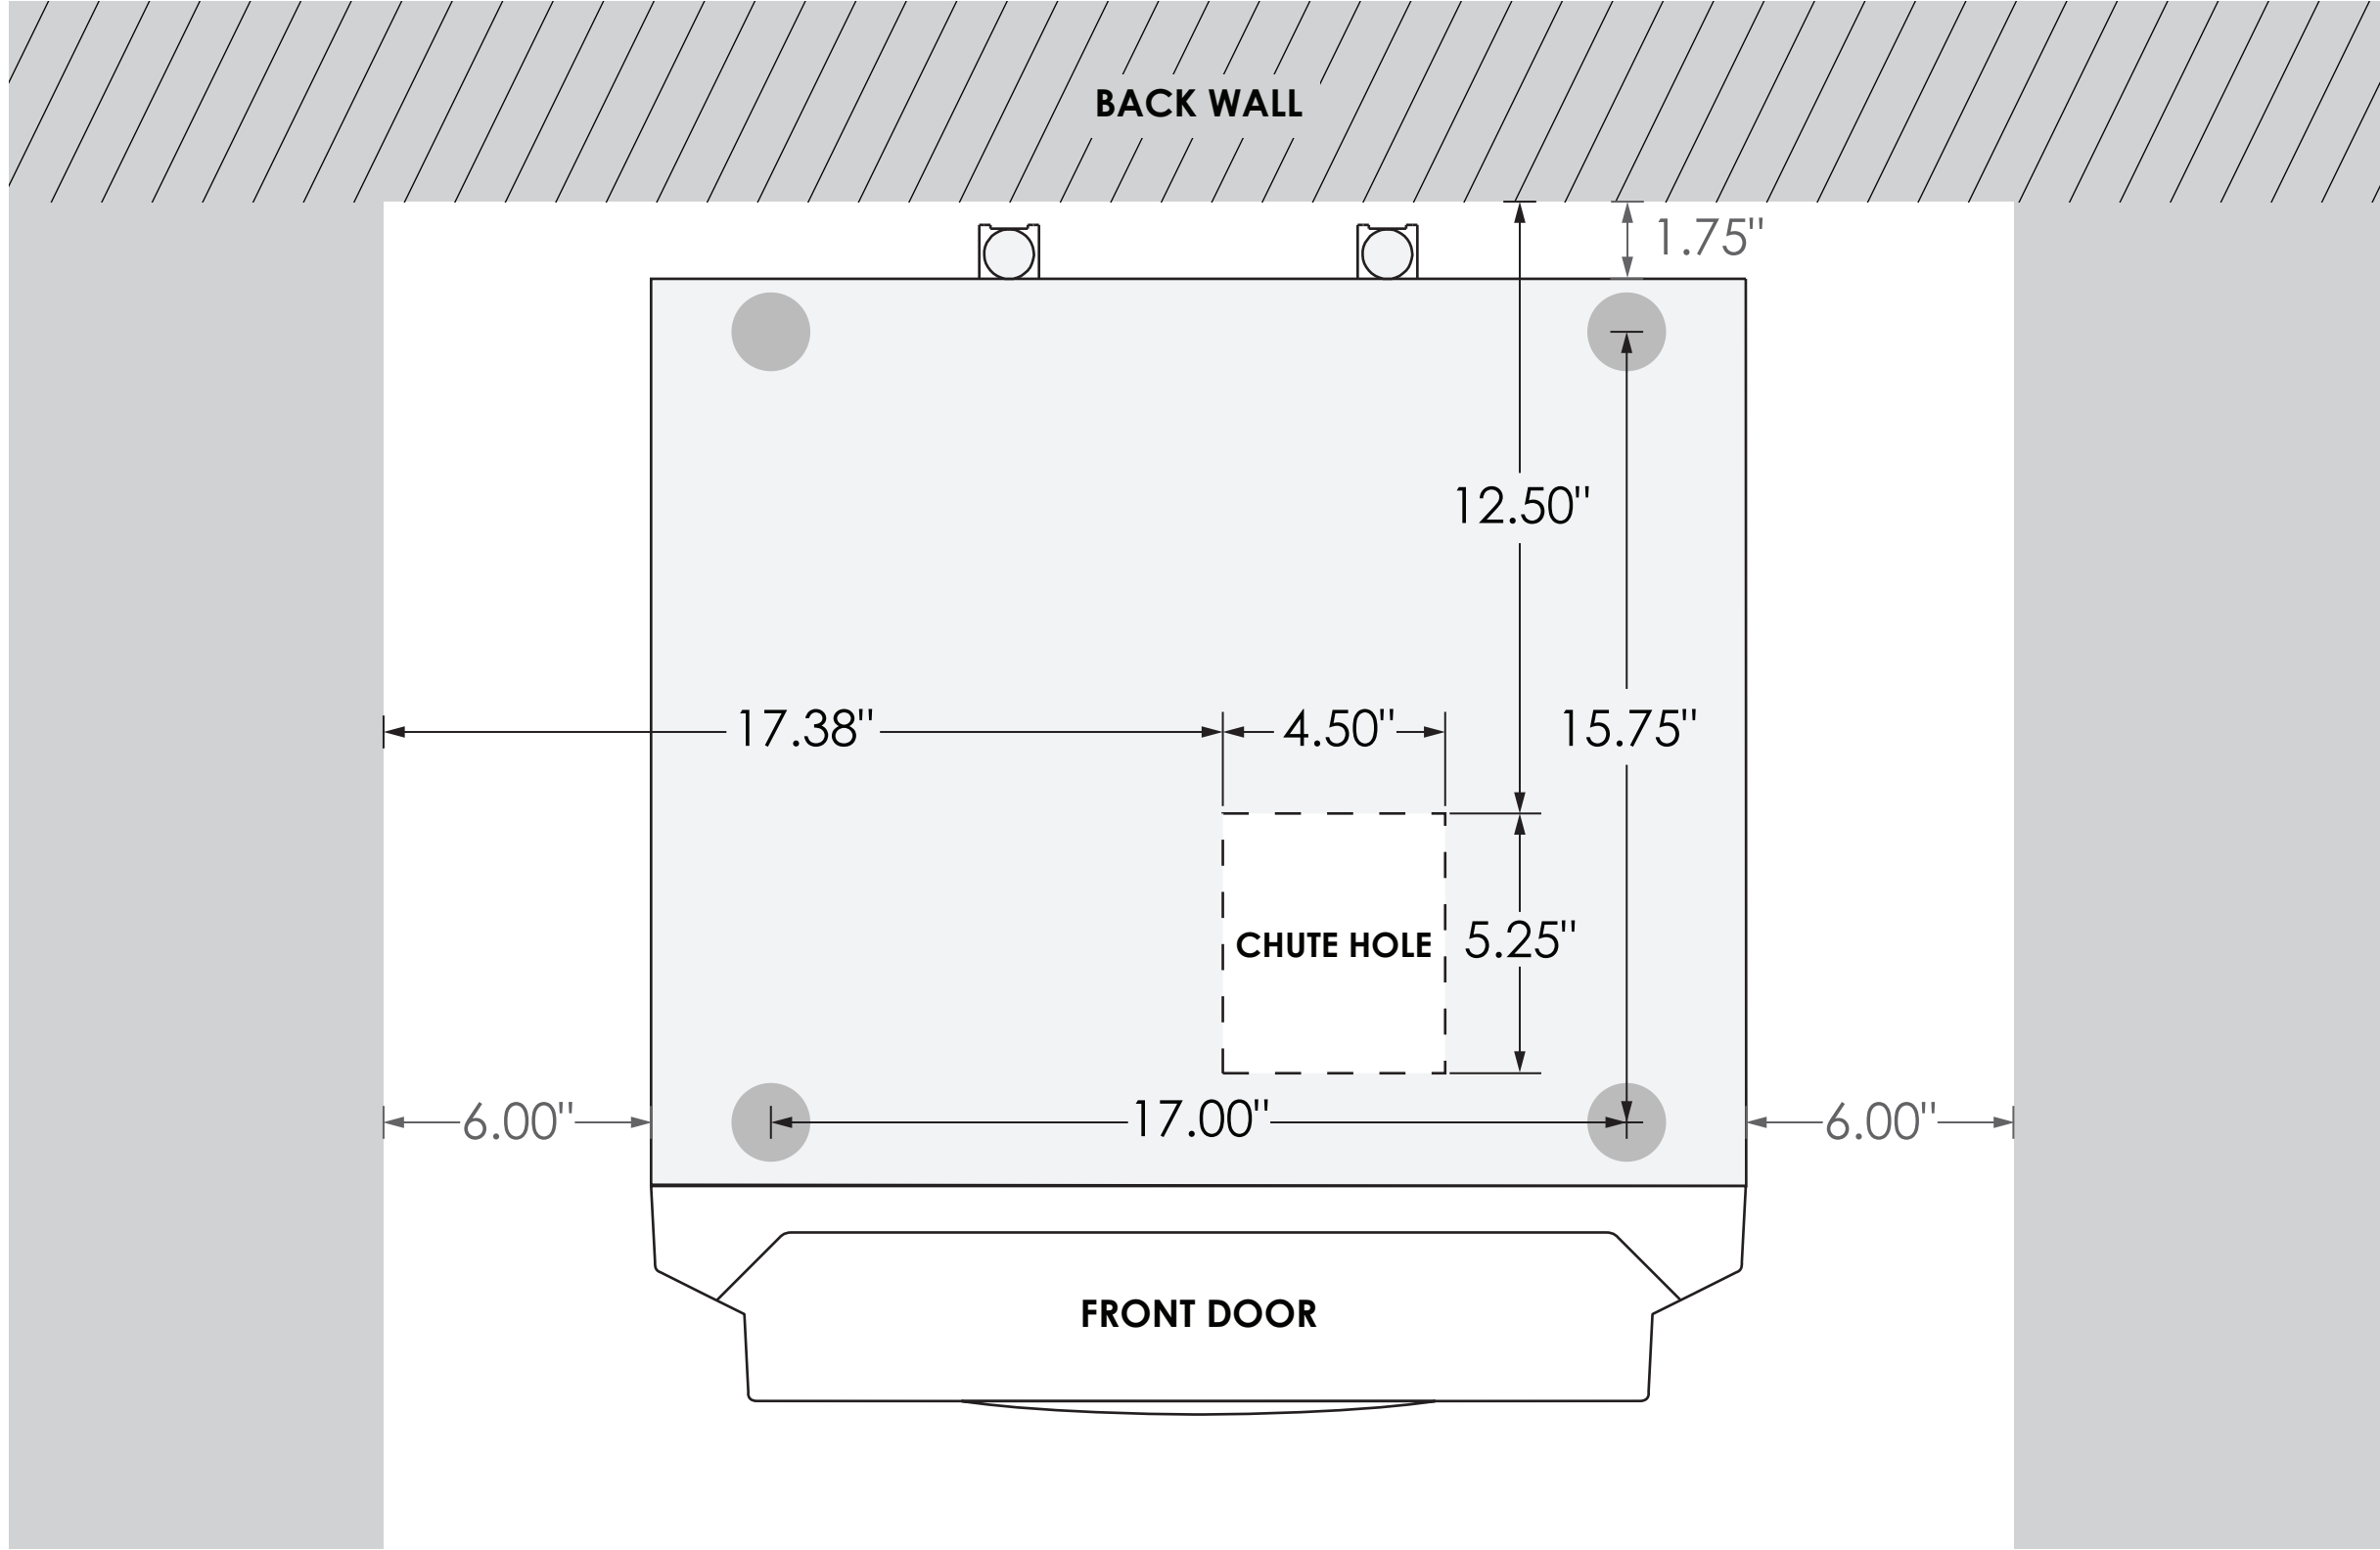

DIMENSIONS & CLEARANCES EMBLEM

- Dimensions**
- Minimum Space Requirements**
- Total**
- Other Info**

MAX 5 FEET DISTANCE OF ELECTRICAL OUTLET

CHUTE HOLE POSITION EMBLEM

"HOLE EDGES SHOULD BE SEALED WITH SILICONE OR AN APPROPRIATE SEALANT FOR PROTECTION AGAINST WATER DAMAGE"