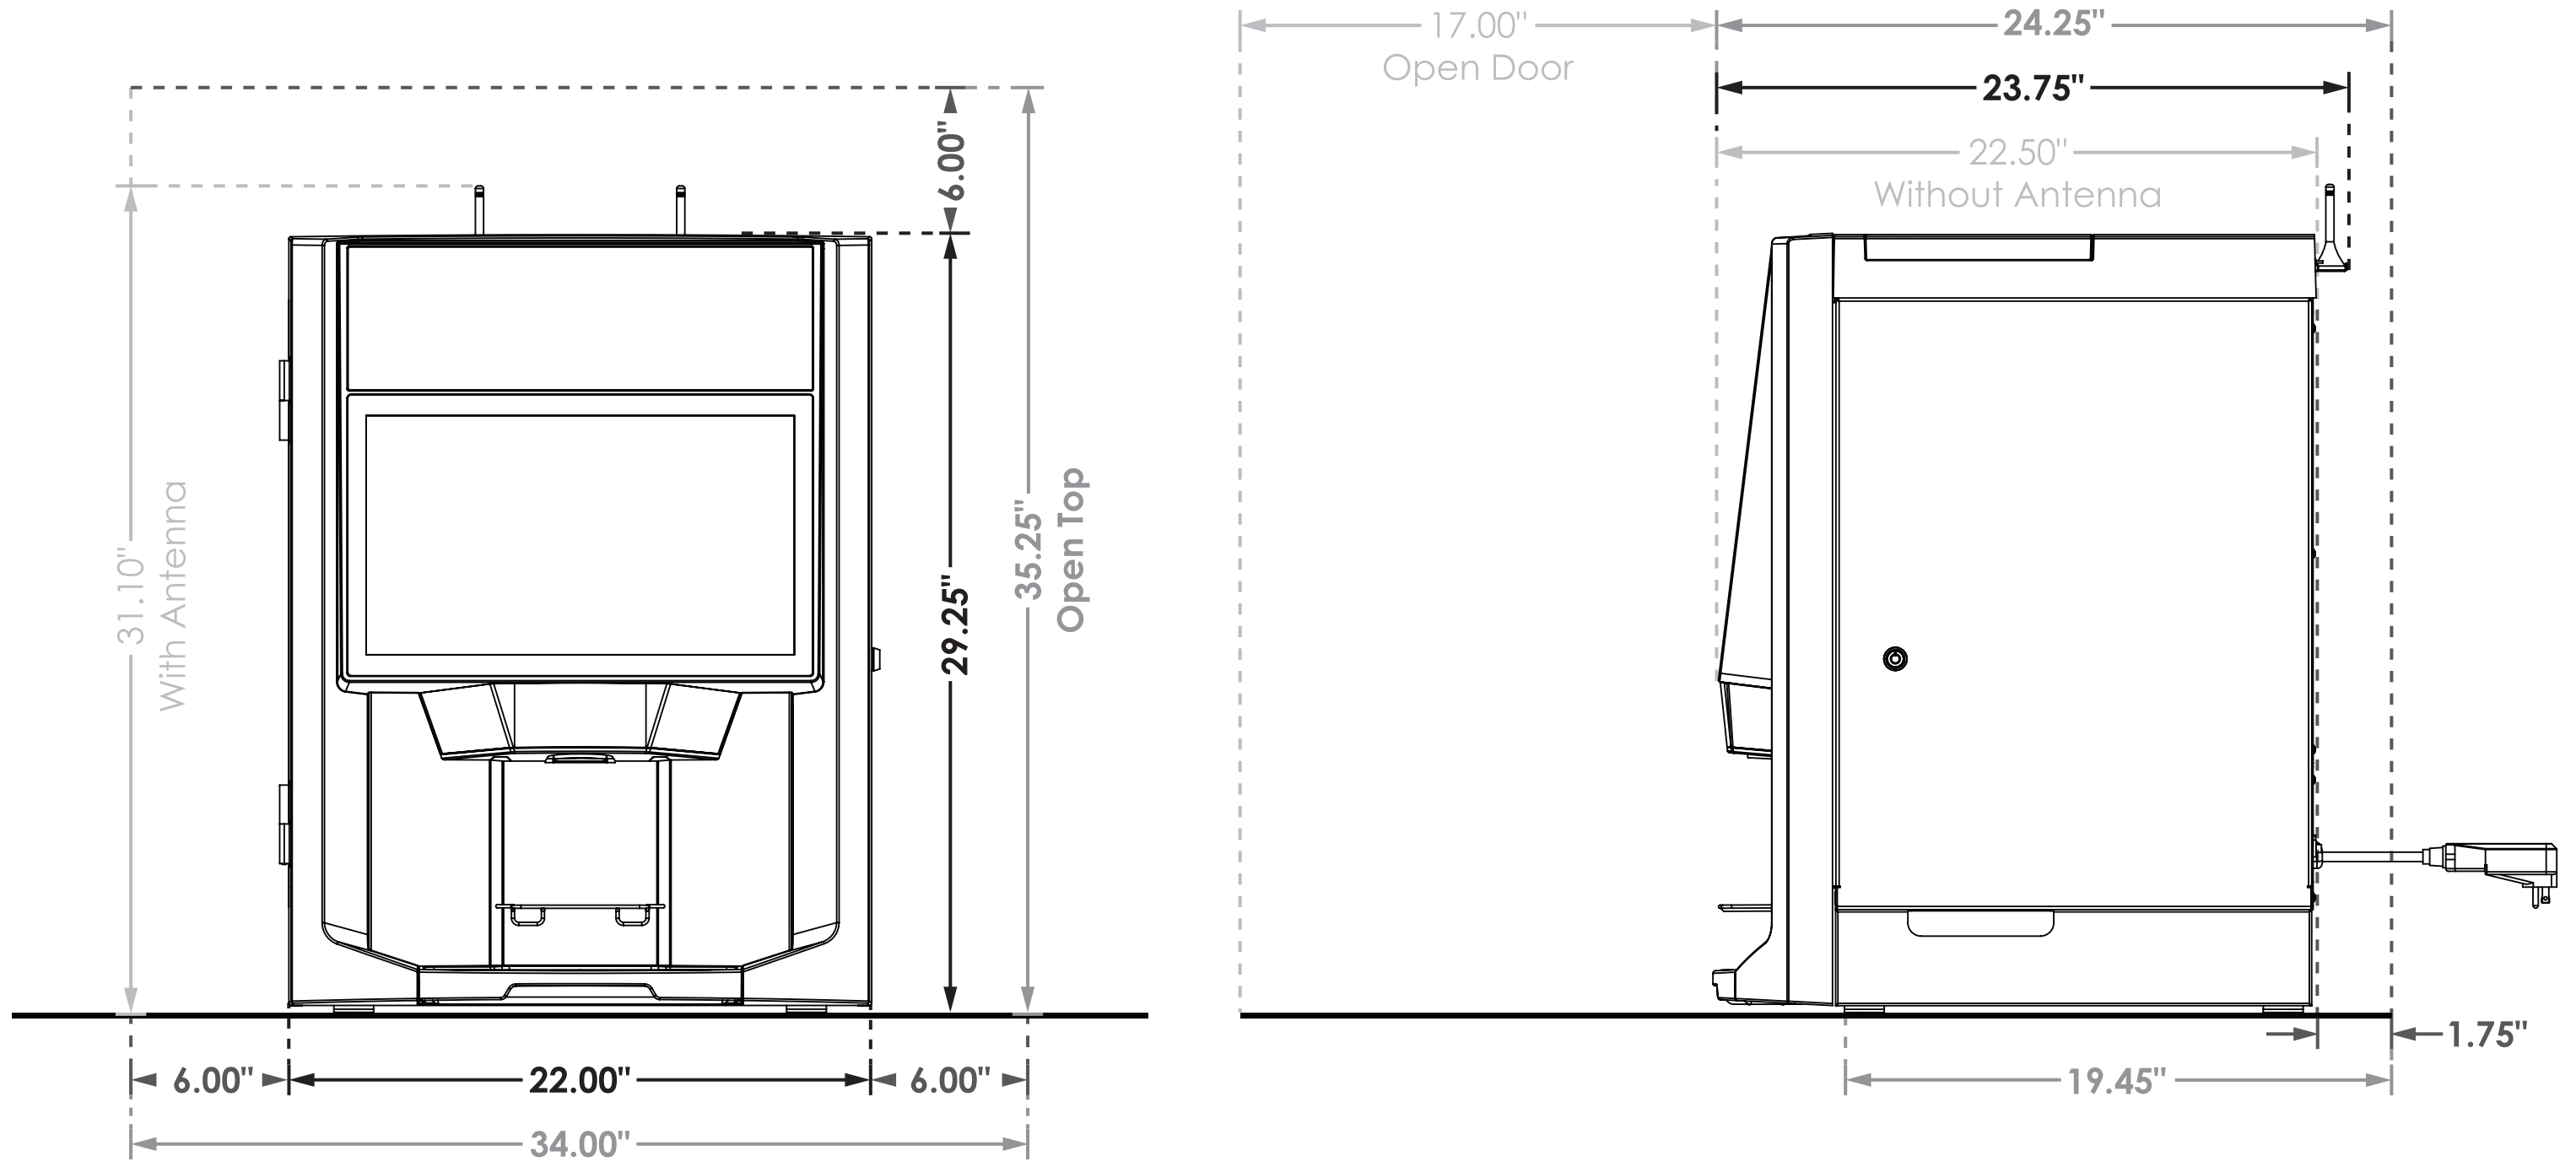

DIMENSIONS & CLEARANCES EMBLEM

- Dimensions**
- Minimum Space Requirements**
- Total**
- Other Info**

MAX 5 FEET DISTANCE OF ELECTRICAL OUTLET

CHUTE HOLE POSITION EMBLEM

"HOLE EDGES SHOULD BE SEALED WITH SILICONE OR AN APPROPRIATE SEALANT FOR PROTECTION AGAINST WATER DAMAGE"