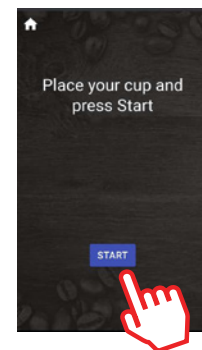

I AM TOUCHLESS. TRY ME!

The new way of getting your daily dose of caffeine.

1. SCAN the QR code on the brewer screen.

2. SELECT your beverage and customize it to your needs.

3. ENJOY your drink by pressing start on your phone.