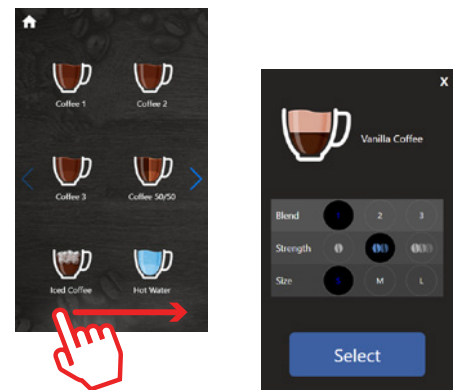

I AM TOUCHLESS. TRY ME!

The new way of getting your daily dose of caffeine.

1. SCAN the QR code on the brewer screen.

2. SELECT your beverage and customize it to your needs.

3. ENJOY your drink by pressing start on your phone.

... Do not forget to place your cup!

Having trouble scanning the QR code?

Try the following:

- Download a QR code reader app.
- Change the angle on your phone.
- Check your signal strength.
- Switch from Wi-Fi to cellular network, or inversely.