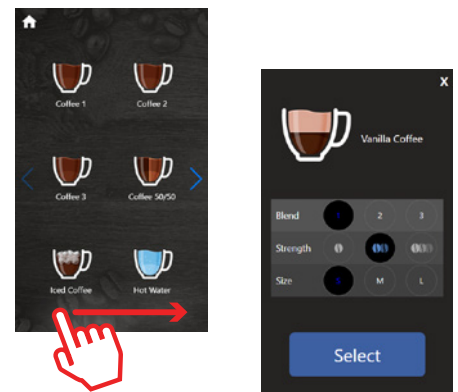

I AM TOUCHLESS. TRY ME!

The new way of getting your daily dose of caffeine.

1. SCAN the QR code on the brewer screen.

2. SELECT your beverage and customize it to your needs.

3. ENJOY your drink by scanning the QR code on your phone with the scanner.