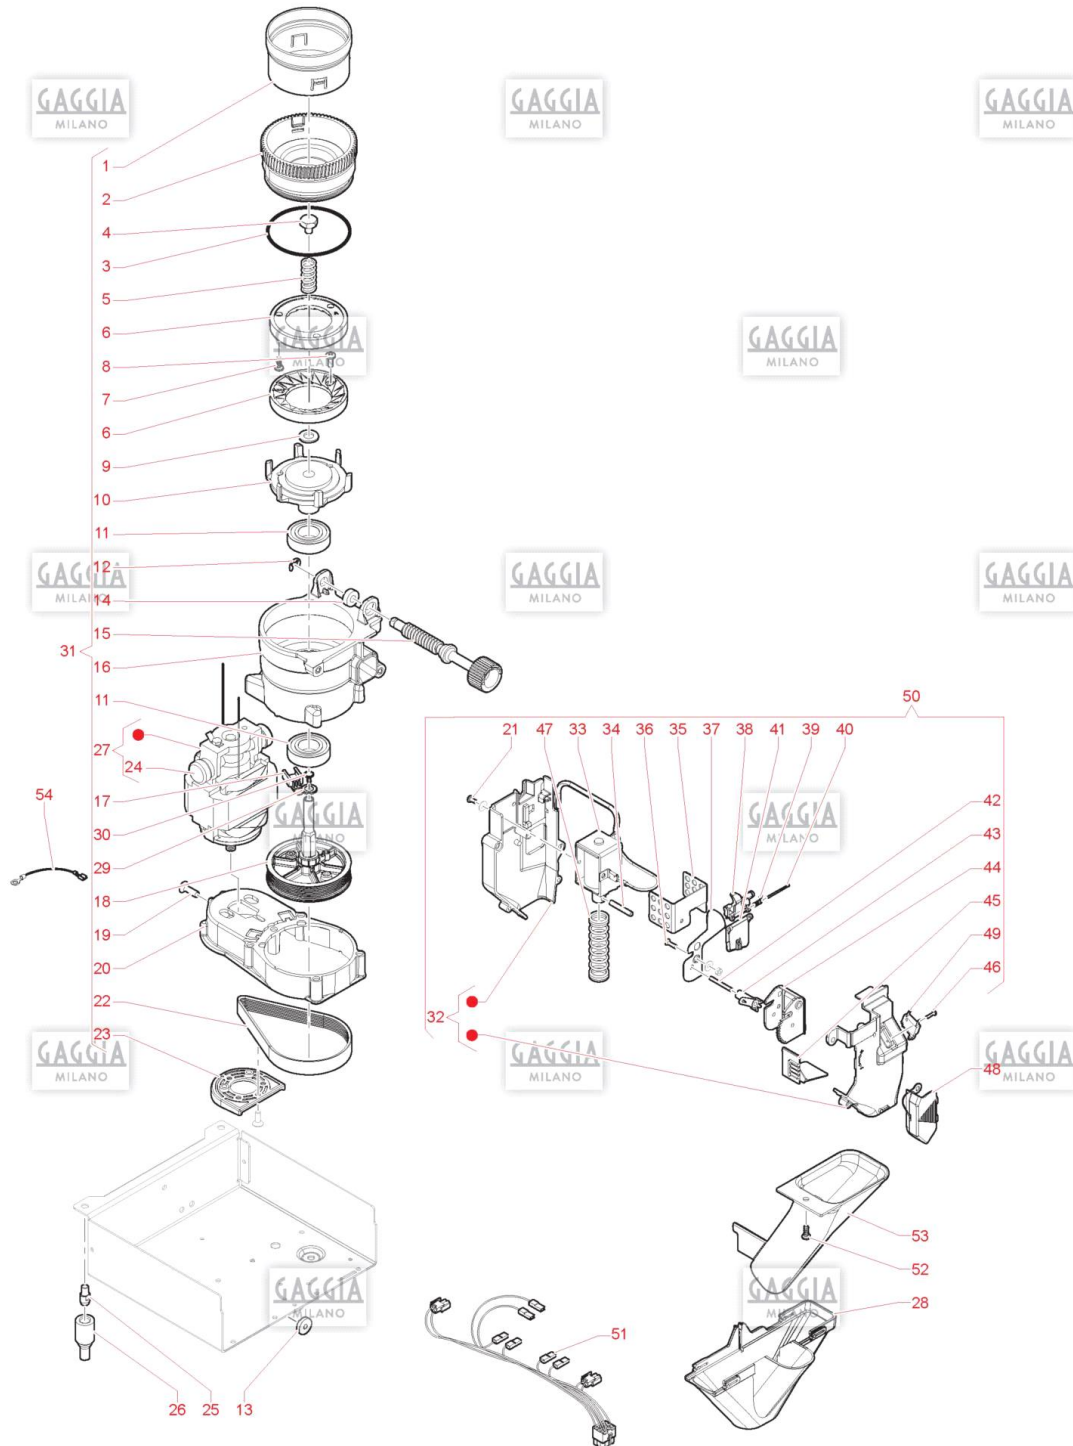

Pos.	Item	Repl. by	Description	Notes	Price (USD)
0093	097685		SILICONE HOSE BROWN 7,5X12		
0094	260455		FRESH BREW TILTED NOZZLE		
0095	261153		SCREW M4X20		
0096	261259		WASHER 9X24		
0097	096988		WASHER		
0098	259223		TOOTHED WASHER		

G150 - 208/120V 60HZ