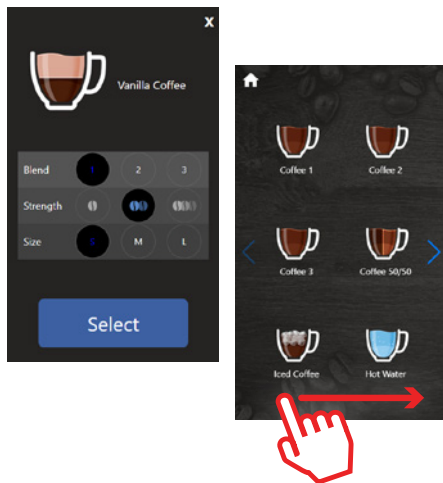

SOPHIA TOUCHLESS SOLUTIONS

Worry-Free Ordering

1. Scan

Locate the QR code on the machine screen and scan it with your smartphone. Being a web-hosted application, there is no need to install or to purchase anything. The selection menu will automatically appear on your phone.

2. Select

The app allows the same ordering options as the touchscreen of the machine in front of you, from available selections to cup sizes and strengths. Simply swipe between the selections and choose your favorite drink, then customize it to your needs.

3. Enjoy

Press the "Start" button (online solution) or scan the QR code on your phone (scanner solution) and let the magic happen. The coffee machine will automatically start your beverage preparation.

... And do not forget to place your cup!

Refer to our website for a complete list of compatible machines.