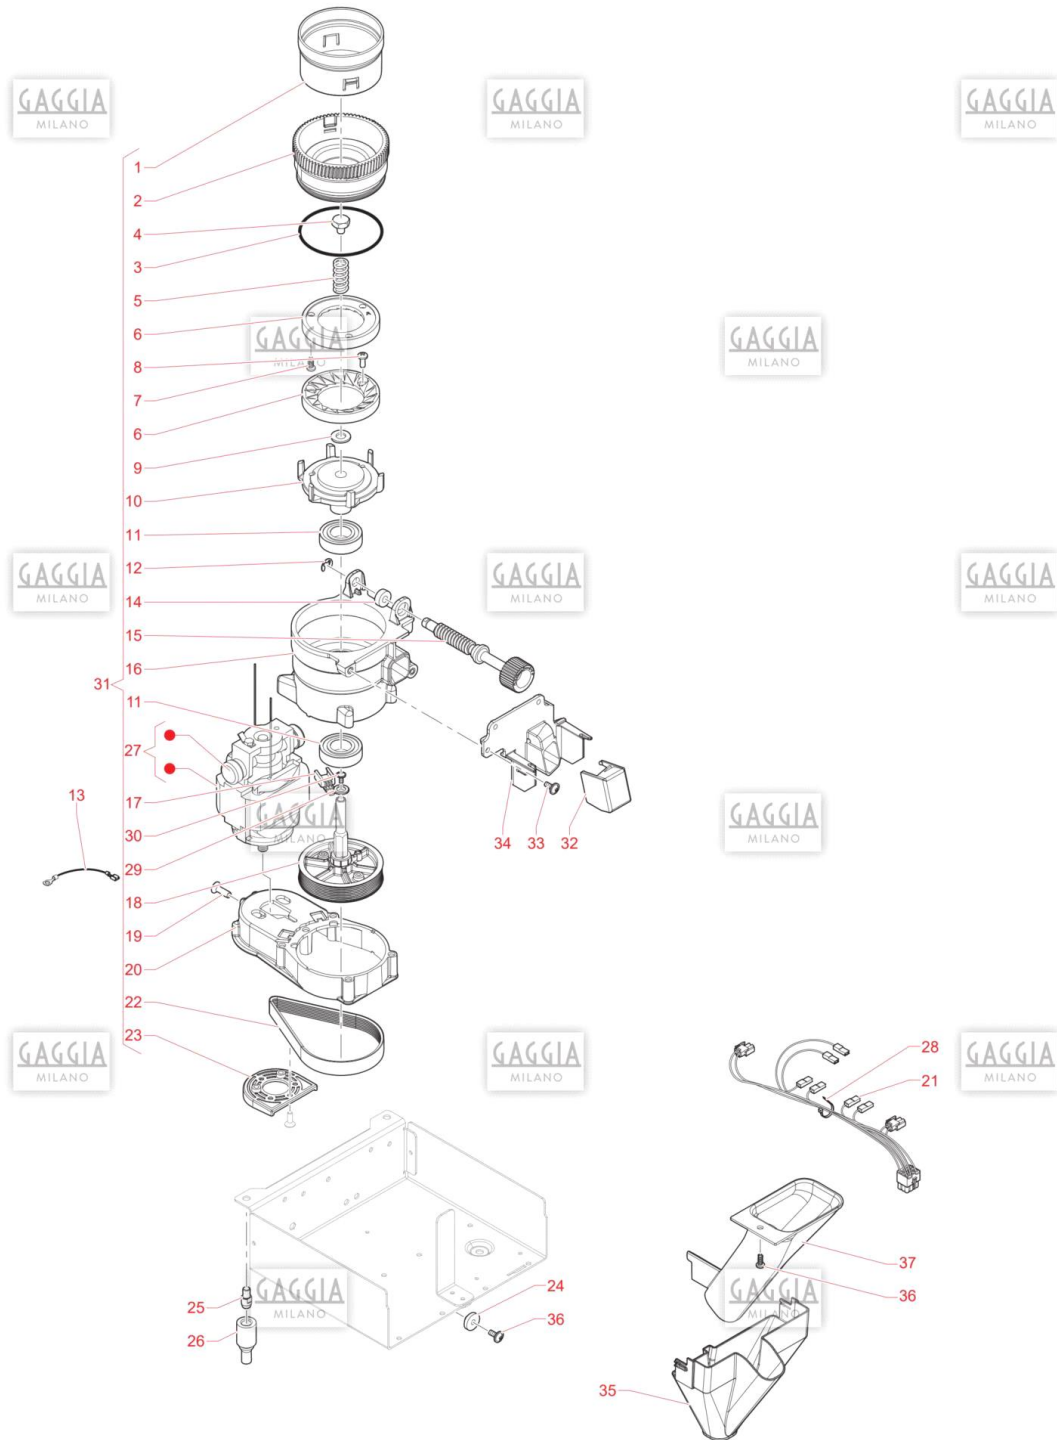

Pos.	Item	Repl. by	Description	Notes	Price (USD)
0090	254566		SILICONE HOSE 3X6 -BLUE-		
0091	264324		CAPPUCINATORE ASSY - LS		
0092	264323		NOZZLE DISTRIBUTOR ASSY - LS		
0093	255027		SELF-TAPPING SCREW 3,9X6,5		

La Radiosa 208-240V 60HZ

Grinder doser unit