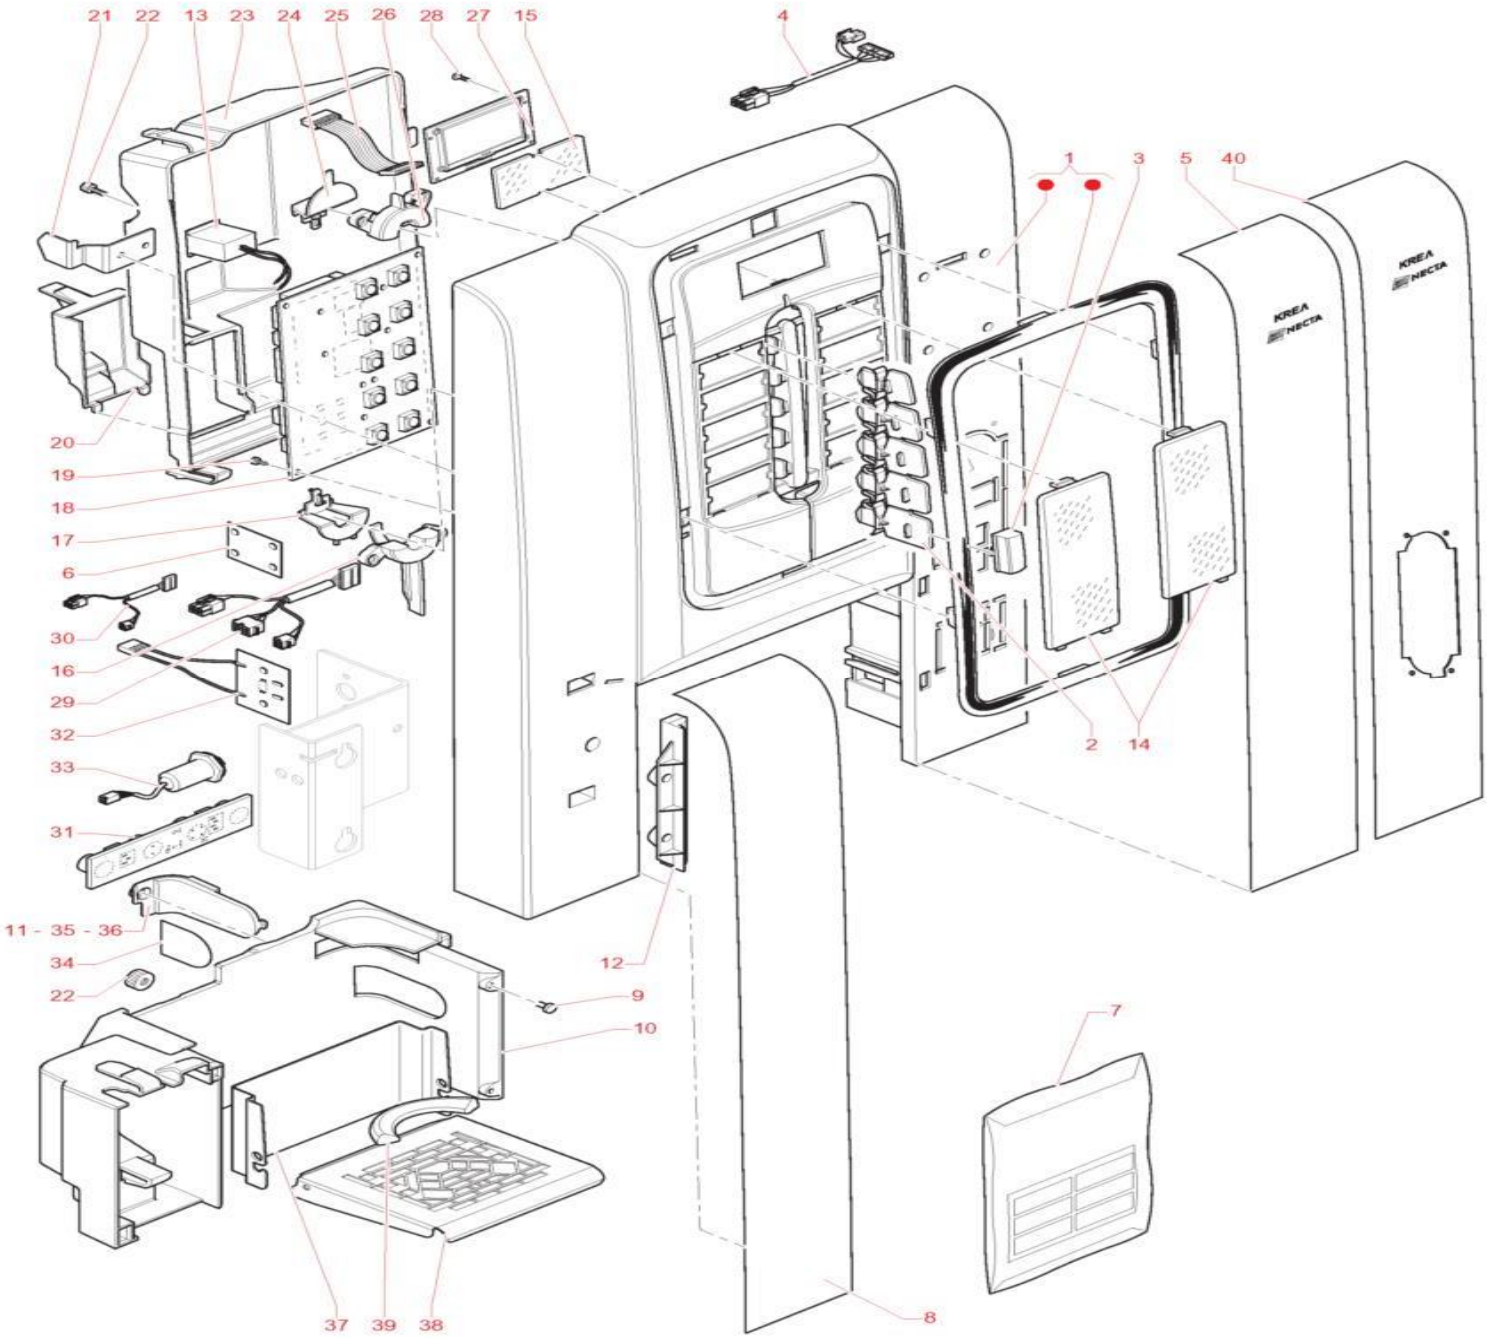

KREA ESPRESSO - 120V 60HZ

Contents

Door	2
Cabinet	4
Electric System	6
Hydraulic System	8
Mixer and Canister	11
Grinder Doser Unit	14
Coffee Unit Z4000 D.46	17
Cabinet Assembly	19

Door

Number	Item	Description
0001	255291	DOOR
0002	255433	PUSH-BUTTON REFERENCE
0003	255455	CHROME-PLATED SELECT KEY
0004	258724	MDB WIRING -UL-
0005	255456	RH CHROME-PLATED INTERFACE PANEL
0006	255309	PAYMENTS CARD
0007	258720	USA PRODUCT PLATES
0008	255457	LH CHROME-PLATED INTERFACE PANEL
0009	987703	SOCKET PEDESTAL
0010	258670	DISPENSING COMPARTMENT WITHOUT FLAP
0011	255298	COMPARTMENT BACK PANEL CAP
0012	255453	HINGE COVER
0013	255447	PULSE COUNTER
0014	255435	PLATE GLASS
0015	255295	GLASS PANEL
0016	255294	LOWER LIGHT GUIDE
0017	255300	LOWER DIFFUSER
0018	255311	CPU CARD
0019	255034	PLAIN TIP SELF-TAPPING SCREW 4X12
0020	255270	LID
0021	255255	BOLT CONNECTION
0022	252384	KNOB M4X10
0023	255263	CARD COVER
0024	255299	UPPER DIFFUSER
0025	255306	GRAPHIC DISPLAY WIRING
0026	255293	UPPER LIGHT GUIDE
0027	255312	GRAPHIC DISPLAY WIRING
0028	255724	SELF-TAPPING SCREW 4X8
0029	255307	PAYMENTS WIRING
0030	255459	COMPARTMENT LIGHTING WIRING
0031	253945	POWER SUPPLY LED BOARD
0032	254052	COMPARTMENT ILLUMINATION LED
0033	255506	WIRED PHOTOCELL
0034	254208	CATADIOPTRIC PLATE
0035	255454	COMPARTMENT BACK PANEL GLASS PLATE
0036	255992	OPALINE GLASS LED
0037	255451	BACK PANEL FOR CUP ELEVATION
0038	255450	CUP ELEVATION
0039	255734	CUP BLOCK
0040	256541	INTERFACE PANEL FOR VALIDATOR