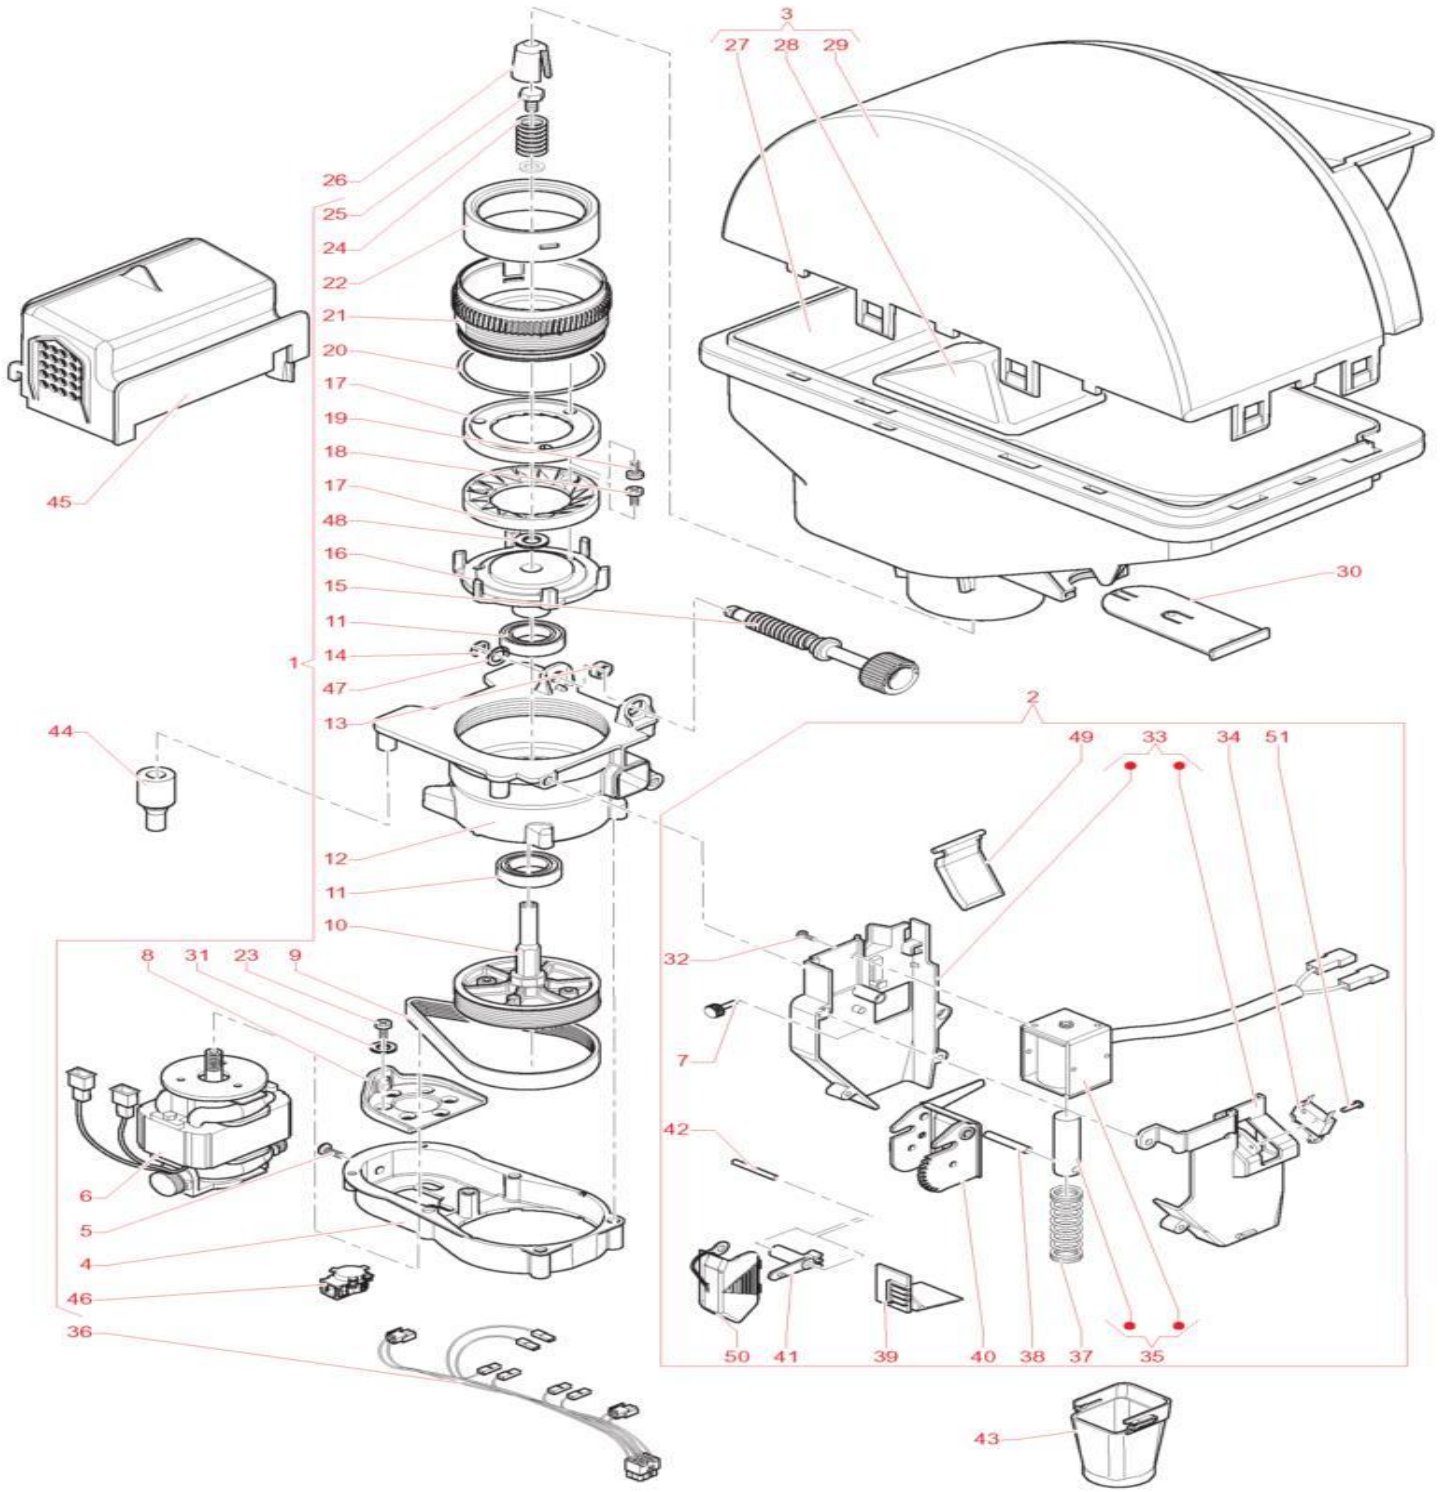

Grinder Doser Unit