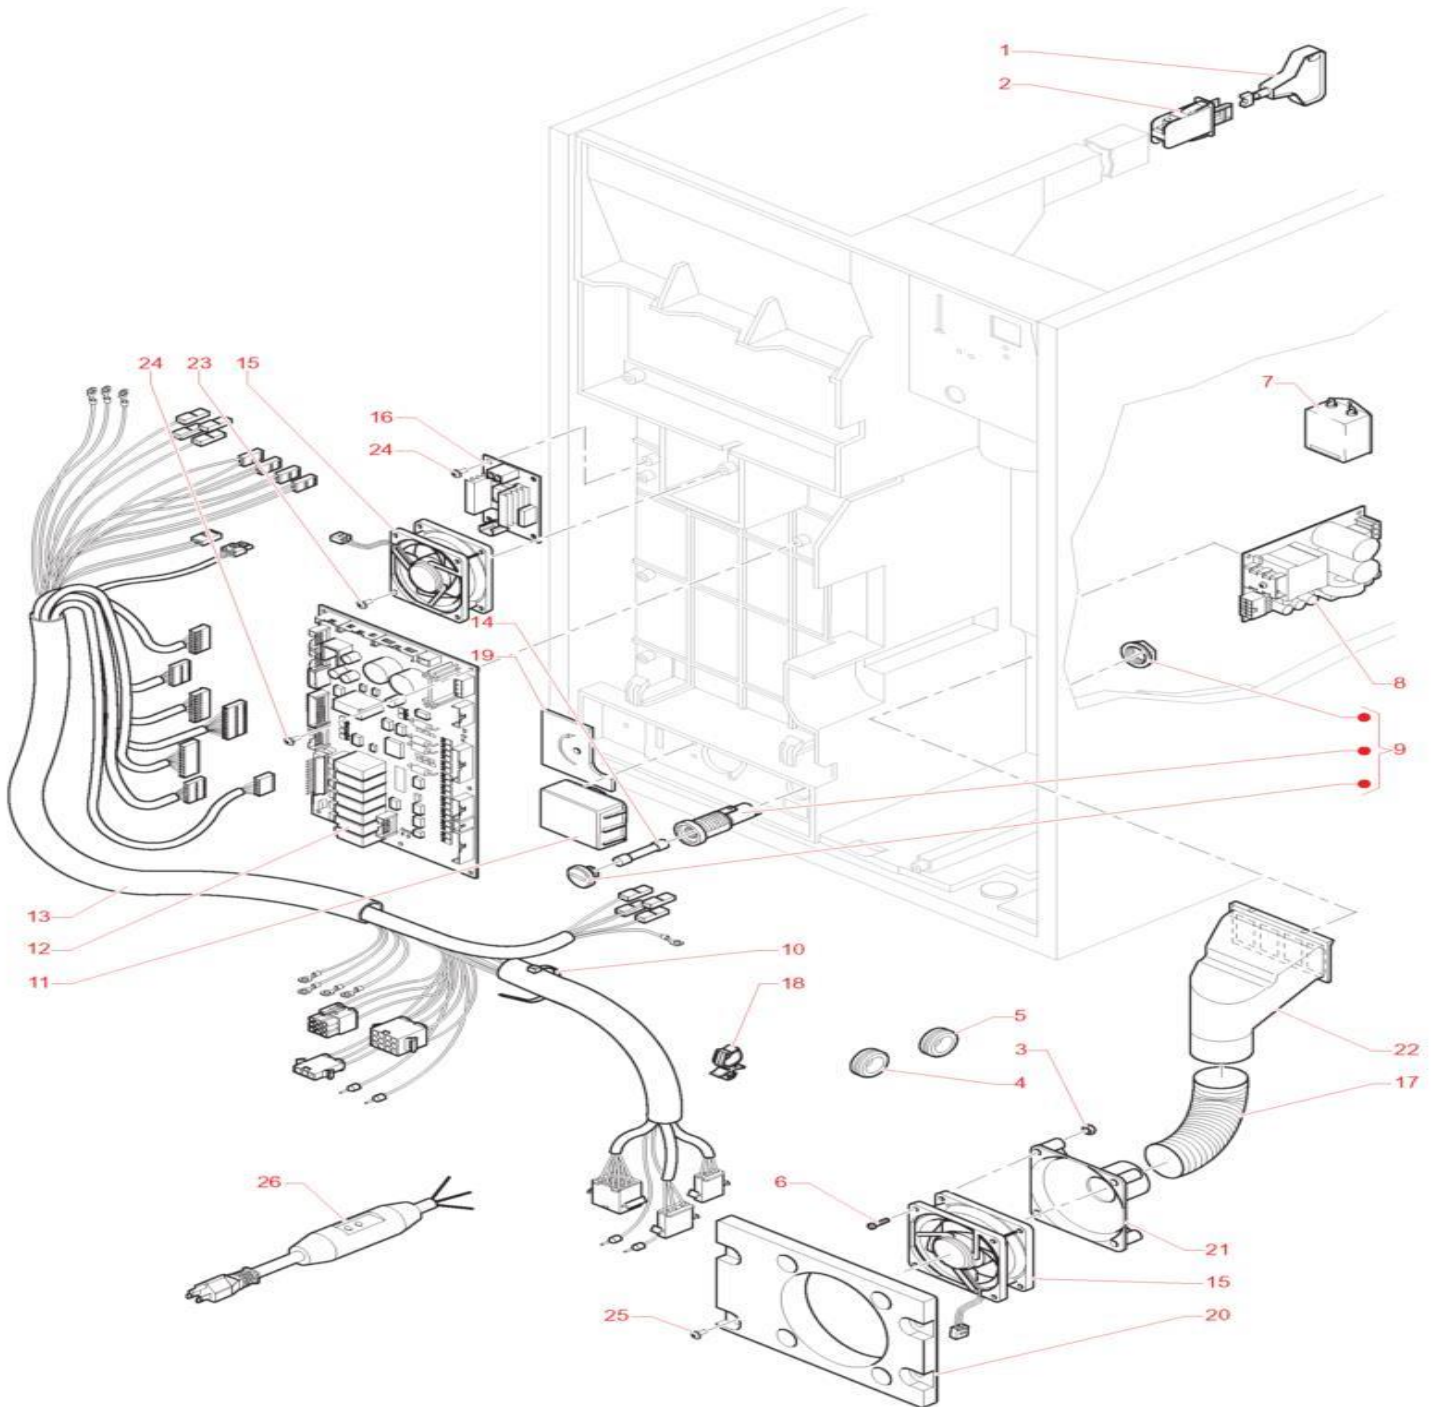

Electric System