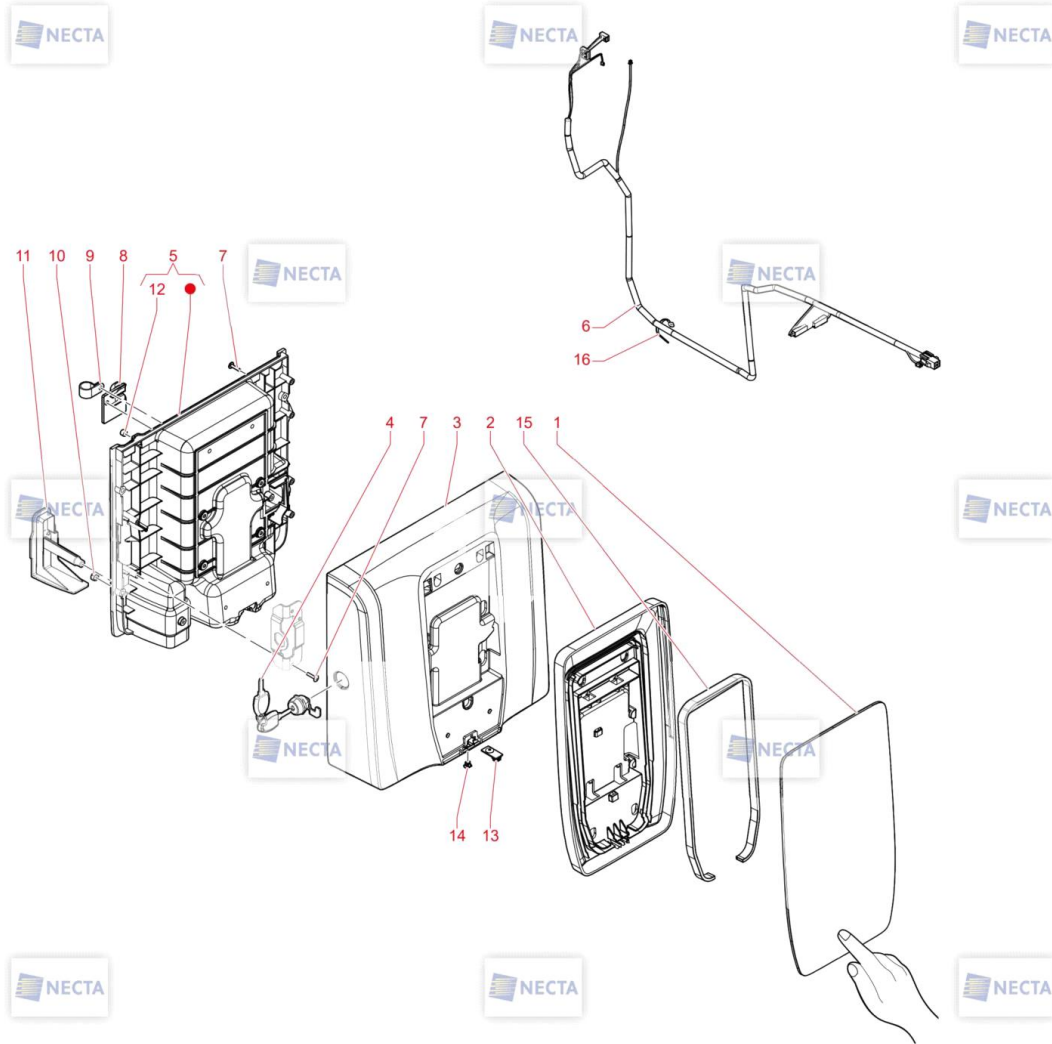

EVOCA
G R O U P

Kometa USA
Door

Pos.	Item	Repl. by	Description	Notes	Price (USD)
0001	266264		7" TOUCH ASSEMBLY - KOMETA		
0002	266050		DOOR LIGHTING FRAME		
0003	266056		DECORATIVE FRONT		
0004	252137		DOOR LOCK		
0005	265979		DOOR STRUCTURE		
0006	267038		DOOR WIRING		
0007	258628		SELF-TAPPING SCREW. 4X15		
0008	266051		COVER FOR DOOR WIRING		
0009	259829		CABLE CLIP		
0010	266052		DOOR SCREW CAP		
0011	266034		WATER WAND ZONE DOOR CAP		
0012	0V3126		MAGNET - ALL M/C		
0013	257345		LED SPOTLIGHT BOARD		
0014	262554		DISPENSING COMPARTMENT LED GLASS SHEET		
0015	266070		RGB LED STRIP		
0016	41001001		TIE 2.5X100 MM		