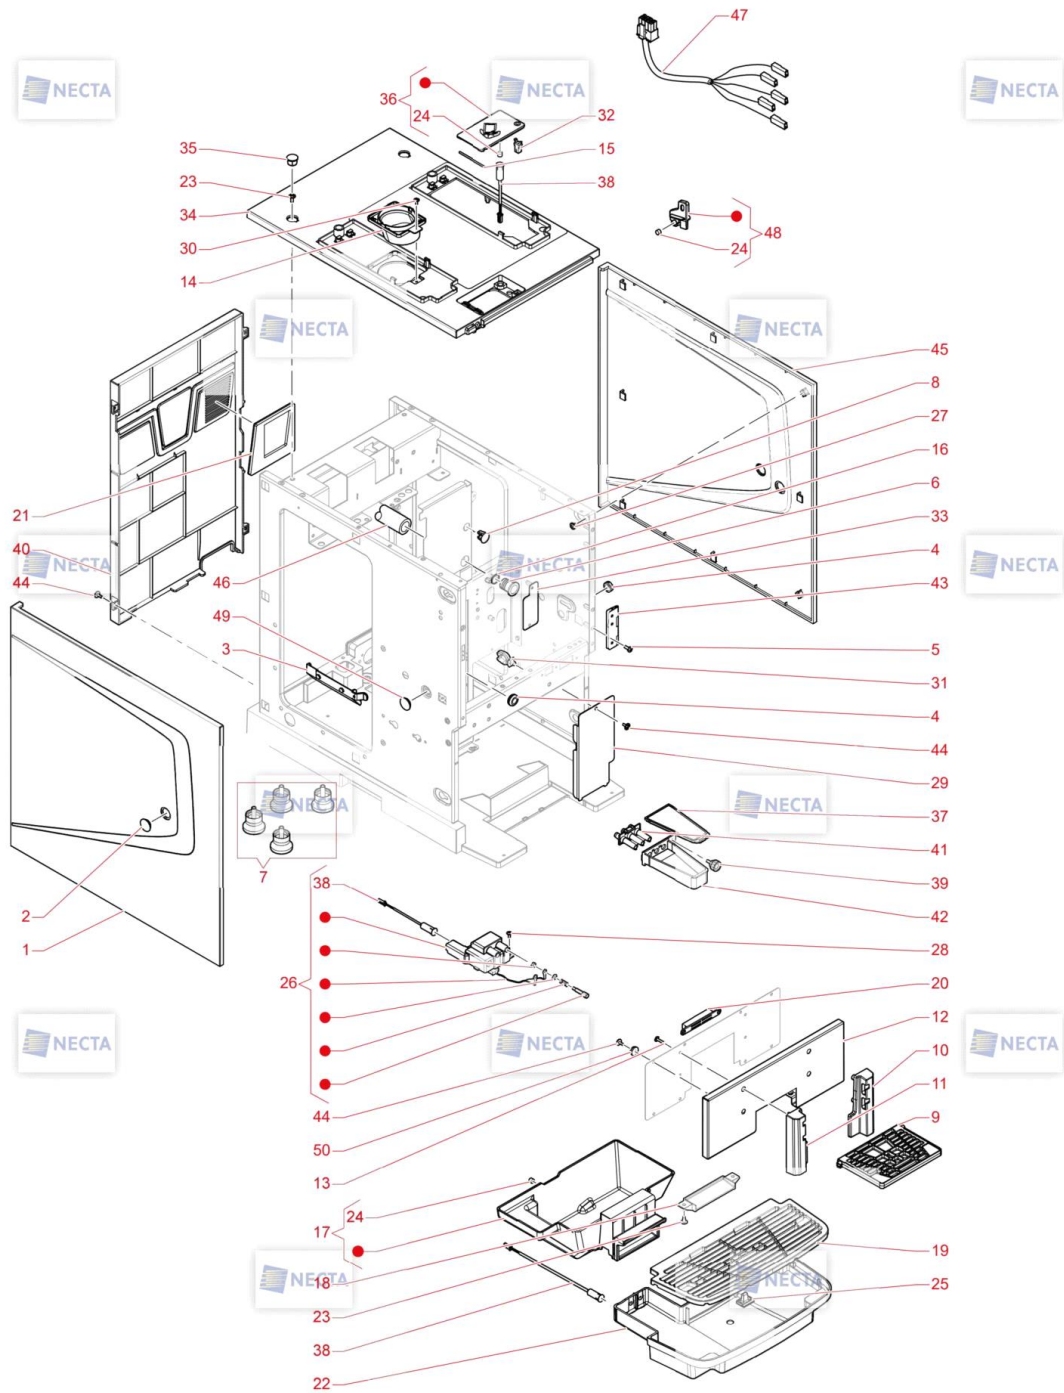

EVOCA
G R O U P

Kometa USA
Door

Pos.	Item	Repl. by	Description	Notes	Price (USD)
0001	266264		7" TOUCH ASSEMBLY - KOMETA		
0002	266050		DOOR LIGHTING FRAME		
0003	266056		DECORATIVE FRONT		
0004	252137		DOOR LOCK		
0005	265979		DOOR STRUCTURE		
0006	267038		DOOR WIRING		
0007	258628		SELF-TAPPING SCREW. 4X15		
0008	266051		COVER FOR DOOR WIRING		
0009	259829		CABLE CLIP		
0010	266052		DOOR SCREW CAP		
0011	266034		WATER WAND ZONE DOOR CAP		
0012	0V3126		MAGNET - ALL M/C		
0013	257345		LED SPOTLIGHT BOARD		
0014	262554		DISPENSING COMPARTMENT LED GLASS SHEET		
0015	266070		RGB LED STRIP		
0016	41001001		TIE 2.5X100 MM		